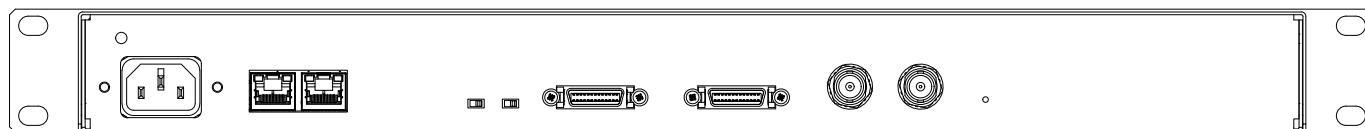

Product Information

DiGiGrid DLI

Technical Data

- 2 Digilink ports with 64 channels (32 channels per port) in either I/O or SGP mode
- I/O mode: DLI acts as an interface connected to HD Core, HD Accel, HDX, or HD Native cards/ (see SoundGrid Studio for a list of compatible Pro Tools versions)
- SGP mode: DLI acts as a controller for Digilink-enabled I/Os (Digi I92, Digi96, HD Omni, HD I/O, Apogee Symphony, Lynx Aurora)
- 2 SoundGrid RJ45 Ethernet ports
- 1 AC input
- 1 Word Clock/Loop Sync I/O
- 1 USB port
- 1 U rackmount
- Supported sample rates: 44.1, 48, 88.2, 96, 176.4*, 192* kHz
- Recovery switch
- Clocking options: Word Clock/Loop Sync, SoundGrid (SoE), or Digilink

* Future Development. Currently support up to 96kHz.

Weight : Unit 7 kg. Boxed 9 Kg

DiGiGrid Advanced Audio Interfaces

Unit 10 Silverglade Business Park, Surrey, KT9 2QL, +44 (0) 1372 845600 info@digigrd.net www.digigrd.net