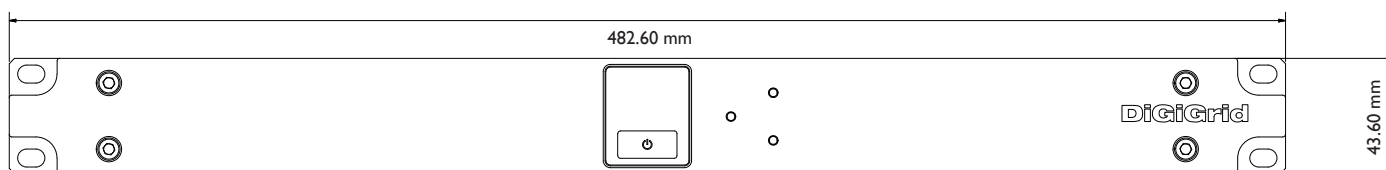

Product Information

DiGiGrid DLI

Technical Data

- 2 Digilink ports with 64 channels (32 channels per port) in either I/O or SGP mode
- I/O mode: DLI acts as an interface connected to HD Core, HD Accel, HDX, or HD Native cards/ (see SoundGrid Studio for a list of compatible Pro Tools versions)
- SGP mode: DLI acts as a controller for Digilink-enabled I/Os (Digi I92, Digi96, HD Omni, HD I/O, Apogee Symphony, Lynx Aurora)
- 2 SoundGrid RJ45 Ethernet ports
- 1 AC input
- 1 Word Clock/Loop Sync I/O
- 1 USB port
- 1 U rackmount
- Supported sample rates: 44.1, 48, 88.2, 96, 176.4*, 192* kHz
- Recovery switch
- Clocking options: Word Clock/Loop Sync, SoundGrid (SoE), or Digilink

* Future Development. Currently support up to 96kHz.

Weight : Unit 7 kg. Boxed 9 Kg

DiGiGrid Advanced Audio Interfaces

Unit 10 Silverglade Business Park, Surrey, KT9 2QL, +44 (0) 1372 845600 info@digigrd.net www.digigrd.net