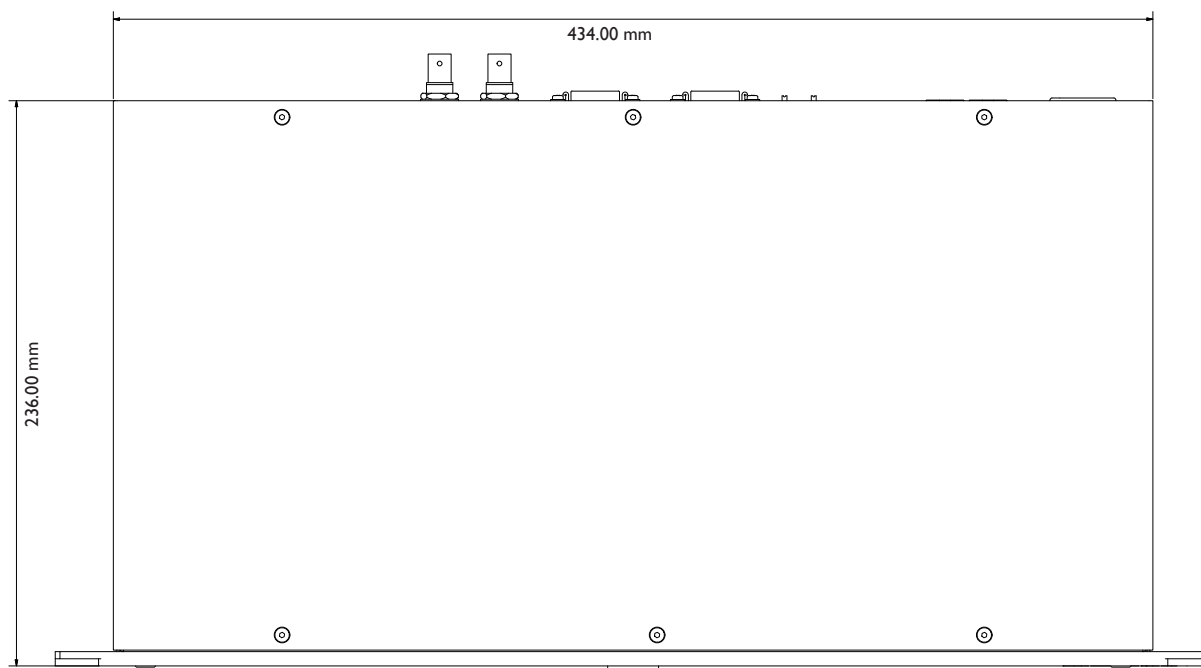

* Future Development. Currently support up to 96kHz.

Weight : Unit 7 kg. Boxed 9 Kg

DiGiGrid Advanced Audio Interfaces

Unit 10 Silverglade Business Park, Surrey, KT9 2QL, +44 (0) 1372 845600 info@digigrd.net www.digigrd.net